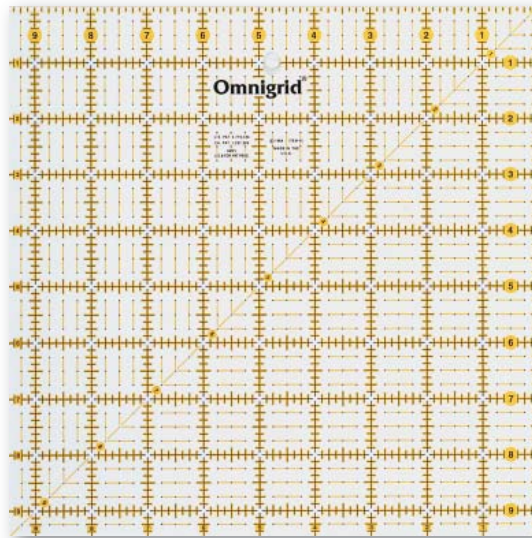

A 3 x 15 cm

B 3 x 30 cm

D 15 x 15 cm

E 15 x 30 cm

C 10 x 45 cm

F 6 1/2 x 24 inch

G 9 1/2 x 9 1/2 inch

Prym Patchwork Rulers