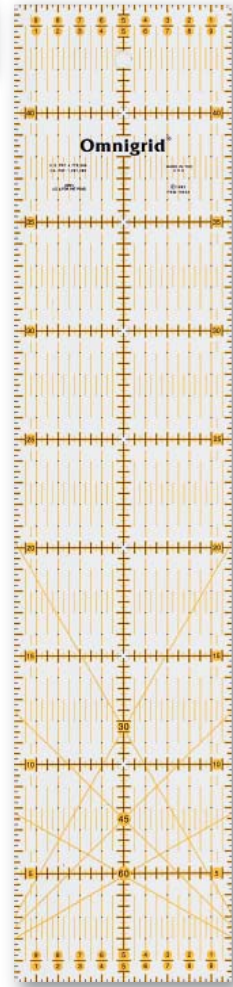

Tape measures with cm and inch scale

Thrifty, light quality	0.3 x 15 x 150 cm (60 inch)	yellow/white	card of 1 piece	282 107	F
Junior, light quality	0.3 x 19 x 150 cm (60 inch)	yellow/white	card of 1 piece	282 102	
Color	0.3 x 19 x 150 cm (60 inch)	yellow/coloured decimetric zones	card of 1 piece	282 122	
Color Plus, with press fastener	0.5 x 19 x 150 cm (60 inch)	yellow/coloured decimetric zones	card of 1 piece	282 118	
Color Analogical, cm and inch scale analogical	0.5 x 19 x 150 cm (60 inch)	yellow/white	card of 1 piece	282 125	G
Profi, with metal end	0.5 x 19 x 150 cm (60 inch)	yellow/white	card of 1 piece	282 175	H
Profi, with metal end	0.5 x 19 x 150 cm (60 inch)	yellow/white	1 piece	282 330	
Profi Fibreglass	0.5 x 20 x 254 cm (100 inch)	yellow/yellow	card of 1 piece	282 675	I

I 57 x 140 mm

Prym Tape Measures and Rulers

Description	Size	Colour	Presentation	Code No.	Abb.
-------------	------	--------	--------------	----------	------

Spring tape measures with cm scale

Mini	0.3 x 10 x 150 cm	yellow/white casing: ass. colours	card of 1 piece	282 209	A
Maxi	0.5 x 15 x 150 cm	yellow/white	card of 1 piece	282 201	B

Universal ruler with inch scale

	1 × 6 inch	1 piece	611 645	
	1 × 12 1/2 inch	1 piece	611 651	
grid	2 1/2 × 2 1/2 inch	1 piece	611 471	
angles	3 × 18 inch	1 piece	611 646	
grid	3 × 18 inch	1 piece	611 478	
angles	3 1/2 × 24 inch	1 piece	611 479	
grid	4 × 4 inch	1 piece	611 472	
grid	4 × 8 inch	1 piece	611 474	
angles	4 × 14 inch	1 piece	611 477	
grid	4 1/2 × 4 1/2 inch	1 piece	611 473	
grid	6 × 6 inch	1 piece	611 642	
angles	6 × 6 inch	1 piece	611 475	
	6 × 12 inch	1 piece	611 643	
	6 × 24 inch	1 piece	611 644	
	6 1/2 × 24 inch	1 piece	611 485	F
grid	6 1/2 × 6 1/2 inch	1 piece	611 476	
	9 1/2 × 9 1/2 inch	1 piece	611 480	
	12 1/2 × 12 1/2 inch	1 piece	611 647	G
	15 × 15 inch	1 piece	611 481	

A 3 x 15 cm

B 3 x 30 cm

D 15 x 15 cm

E 15 x 30 cm

C 10 x 45 cm

F 6 1/2 x 24 inch

G 9 1/2 x 9 1/2 inch

Prym Patchwork Rulers