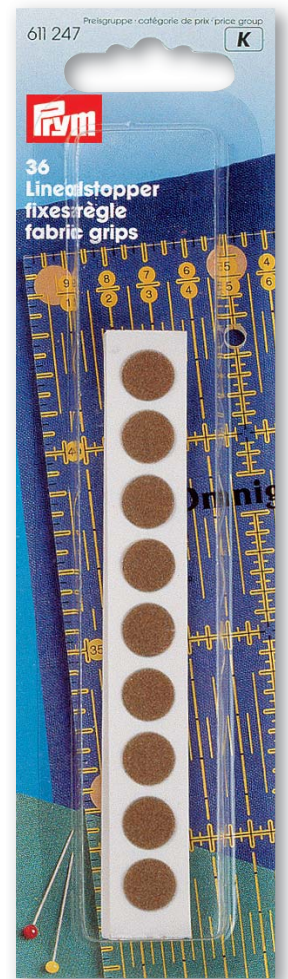

Ruler rack

wooden; for storing rulers upright without touching; prevents scratching	49.8 x 9.8 x 1.9 cm		1 piece	611 500	C
--	---------------------	--	---------	---------	---

Compass

practical for marking circles			card of 1 set	611 470	D
-------------------------------	--	--	---------------	---------	---

Fabric grips

prevent rulers and stencils from slipping			card of 36 pieces	611 247	E
---	--	--	-------------------	---------	---

A 42 x 320 mm

B 76 x 120 mm

D 57 x 140 mm

E 50 x 185 mm

C 498 x 98 mm

Prym Marking Accessories