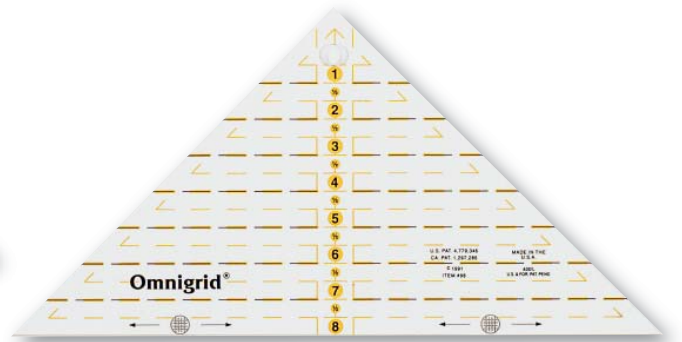

B

3 1/2 x 3 1/2 inch

4 x 14 inch

6 x 12 inch