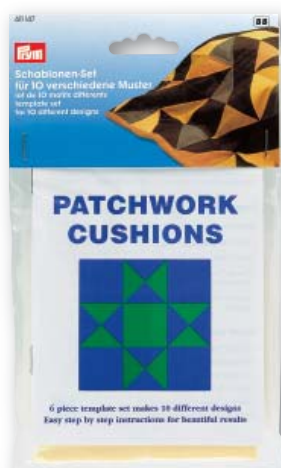

610 119

Prym Stencils

Description	Size	Colour	Presentation	Code No.	Abb.
-------------	------	--------	--------------	----------	------

Stencil/Template sheets

plain	30 x 30 cm	transparent	bag of 3 pieces with suspension hole	611 146	A
gridded/plain	21.5 x 28 cm	transparent	bag of 4 gridded pieces and 2 plain pieces	611 148	B

Template set

6 plastic templates for 10 different designs			card of 1 set	611 147	C
--	--	--	---------------	---------	---

A

320 x 345 mm

B

225 x 345 mm

C

125 x 195 mm