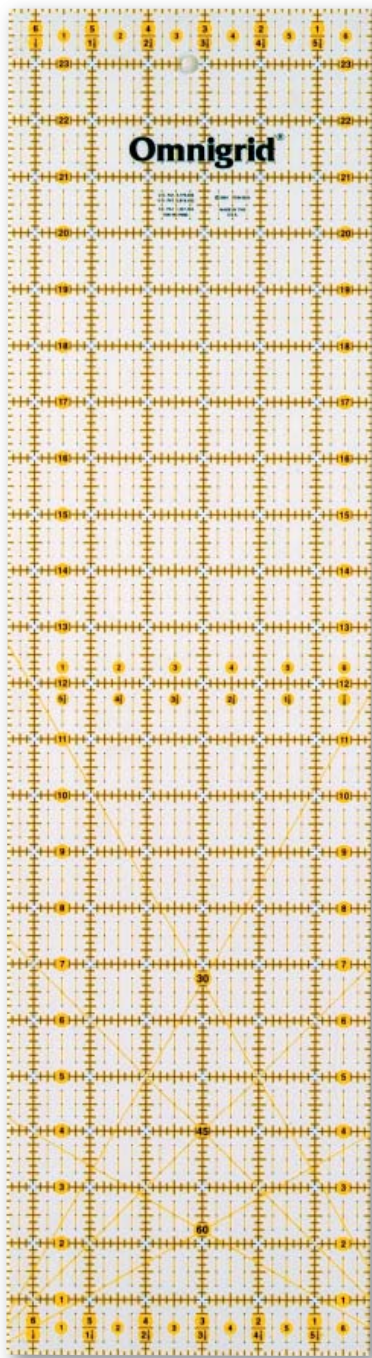

Tape measures with cm and inch scale

Thrifty, light quality	0.3 x 15 x 150 cm (60 inch)	yellow/white	card of 1 piece	282 107	F
Junior, light quality	0.3 x 19 x 150 cm (60 inch)	yellow/white	card of 1 piece	282 102	
Color	0.3 x 19 x 150 cm (60 inch)	yellow/coloured decimetric zones	card of 1 piece	282 122	
Color Plus, with press fastener	0.5 x 19 x 150 cm (60 inch)	yellow/coloured decimetric zones	card of 1 piece	282 118	
Color Analogical, cm and inch scale analogical	0.5 x 19 x 150 cm (60 inch)	yellow/white	card of 1 piece	282 125	G
Profi, with metal end	0.5 x 19 x 150 cm (60 inch)	yellow/white	card of 1 piece	282 175	H
Profi, with metal end	0.5 x 19 x 150 cm (60 inch)	yellow/white	1 piece	282 330	
Profi Fibreglass	0.5 x 20 x 254 cm (100 inch)	yellow/yellow	card of 1 piece	282 675	I

I 57 x 140 mm

Prym Tape Measures and Rulers

Description	Size	Colour	Presentation	Code No.	Abb.
-------------	------	--------	--------------	----------	------

Spring tape measures with cm scale

Mini	0.3 x 10 x 150 cm	yellow/white casing: ass. colours	card of 1 piece	282 209	A
Maxi	0.5 x 15 x 150 cm	yellow/white	card of 1 piece	282 201	B

Quilters's quarter

this seam rule facilitates marking and measuring of the 1/4 inch seam allowance	1/4 inch x 6.7 inch		card of 1 piece	611 332	F
---	---------------------	--	-----------------	---------	---

A 3 x 15 cm

B 3 x 30 cm

D 15 x 15 cm

E 15 x 30 cm

C 10 x 45 cm

F 6 1/2 x 24 inch

G 9 1/2 x 9 1/2 inch

Prym Patchwork Rulers