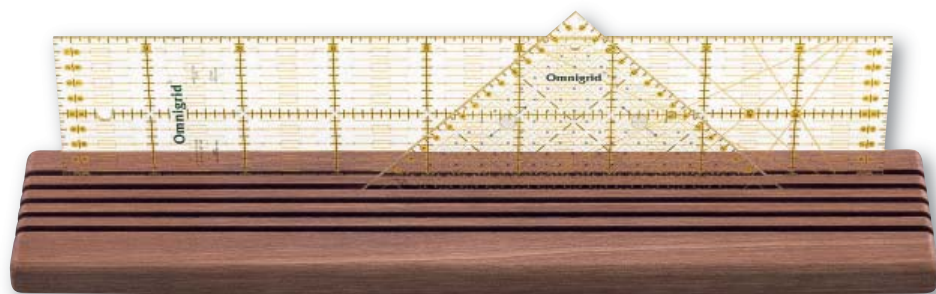

Fabric grips

prevent rulers and stencils from slipping			card of 36 pieces	611 247	E
---	--	--	-------------------	---------	---

A 42 x 320 mm

B 76 x 120 mm

D 57 x 140 mm

E 50 x 185 mm

C 498 x 98 mm

Prym Marking Accessories